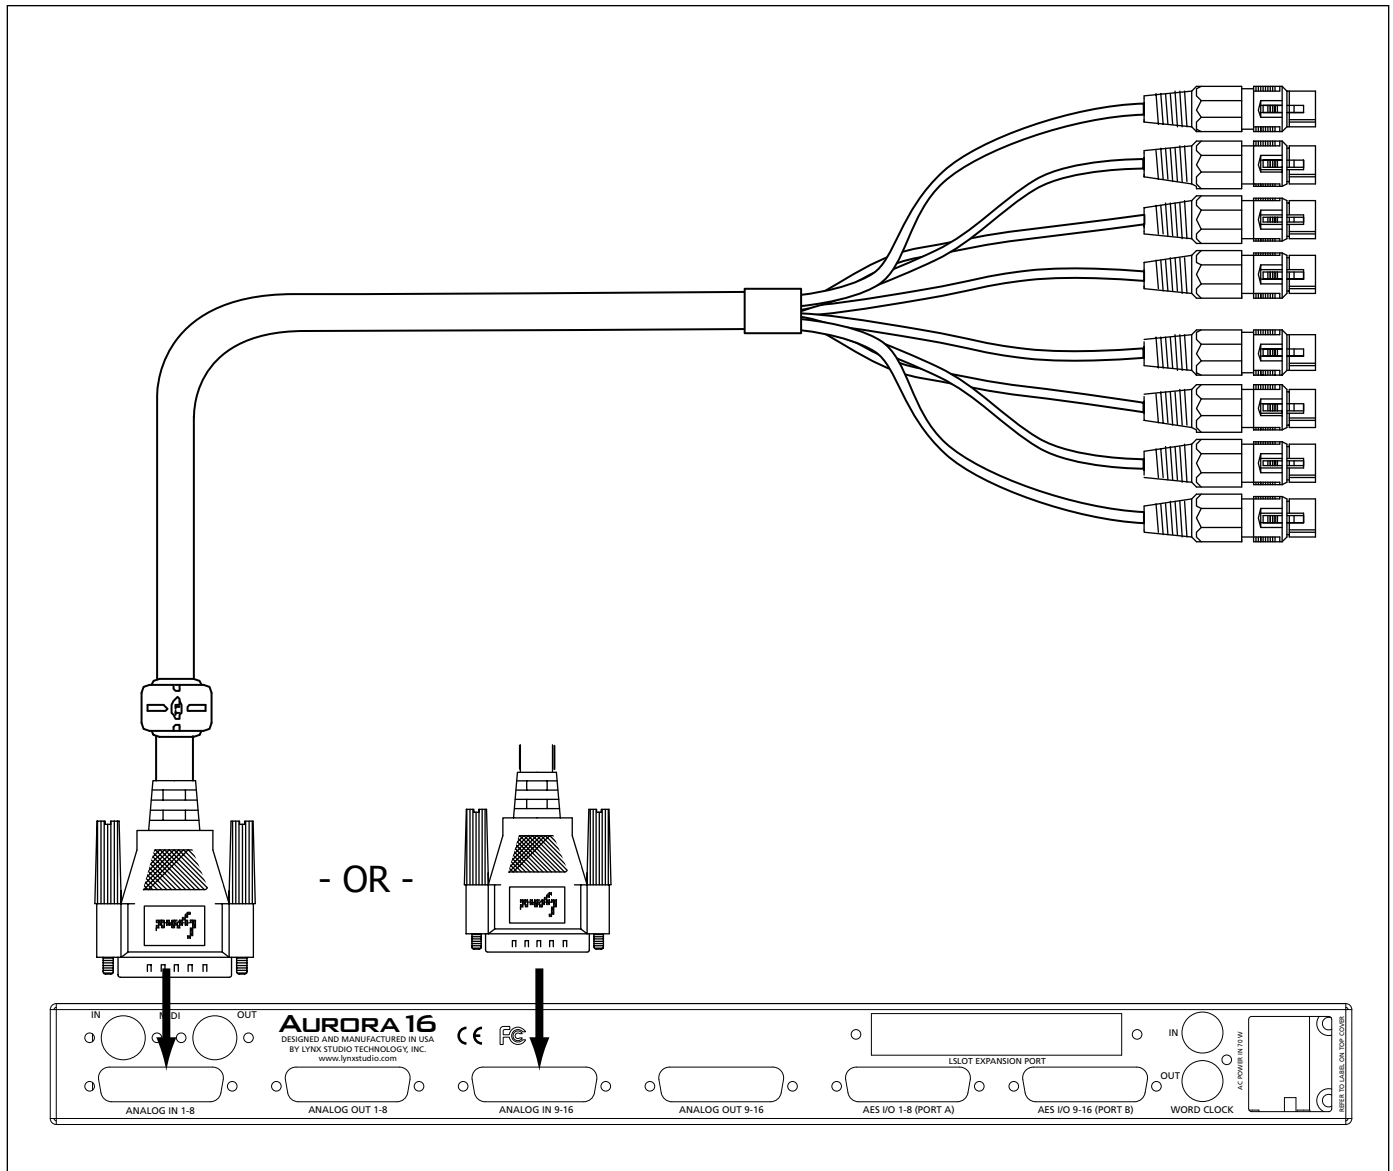

## CBL-AIN85 Analog Input for Aurora Converters

25 Pin Male dsub to eight XLR-Female - 5 Meters/15 Feet

**Lynx**  
STUDIO  
TECHNOLOGY

[www.lynxstudio.com](http://www.lynxstudio.com)